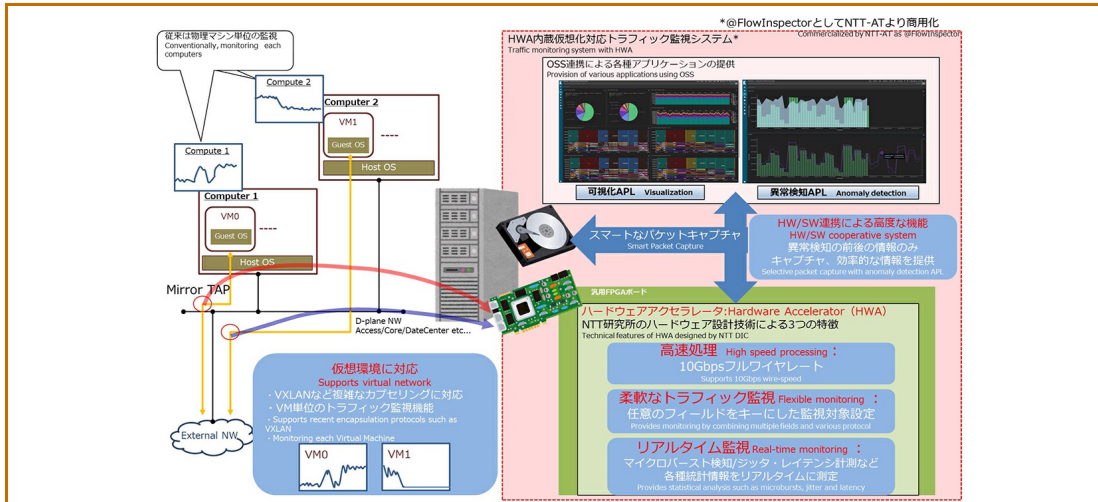

Visualize the real time traffic of virtual network

Abstract

By providing network traffic visualization in real-time along with the Hardware accelerator (HWA) designed for virtual network monitoring, our solution delivers analysis of virtualized network and acquisition of virtualized network and acquisition of virtualized network and acquisition of virtualized network data that has been selected as necessary.

Features

- Real-time monitoring of 10G network along with our HWA
- Provides flexible monitoring by combining multiple fields
- Easy operation for HW/SW cooperative system

Application Scenarios

- Infrastructure monitoring for high quality, high capacity services
- Internal network analysis and monitoring
- Analyzing user traffic such as edge, cloud, 5G and IoT