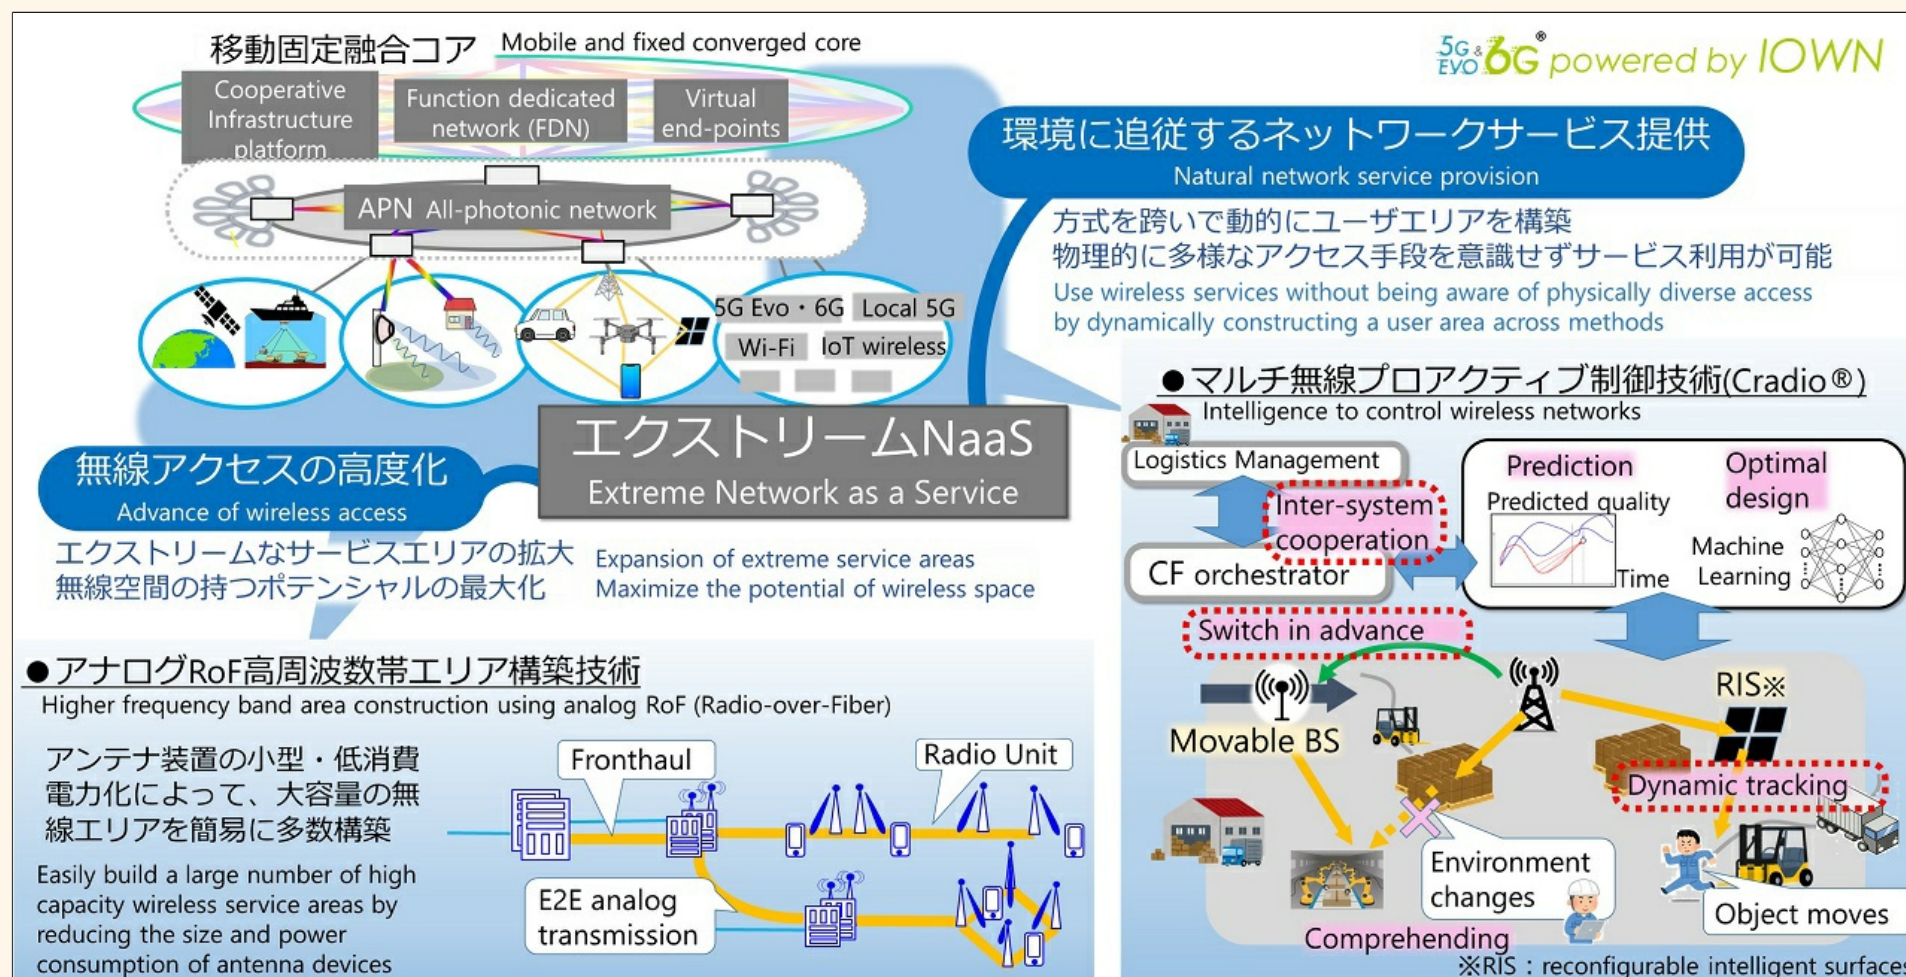

Network for extreme requirements of applications

Abstract

Extreme NaaS is a network service platform which provides low-latency, high-reliability and high-capacity communication services and optimizes its network, independent of wireless systems. We introduce higher frequency band area construction using analog RoF and Cradio® which is an intelligence to control wireless networks.

Features

- Maximizing performance by system-independent wireless technologies such as A-RoF and RIS
- Optimization over entire network; optical/wireless and application layer

Application Scenarios

- Optimized wireless usage for diverse application demands and mixed access systems
- Wireless access service which keeps you connected at high capacity and high quality

Roadmaps

- High-capacity (more than 10 Gbps) communication will be provided by Extreme NaaS. Extreme NaaS aims to offer the future world of extreme services prior to 5G Evo/6G era.

Exhibitors

NIPPON TELEGRAPH AND TELEPHONE CORPORATION